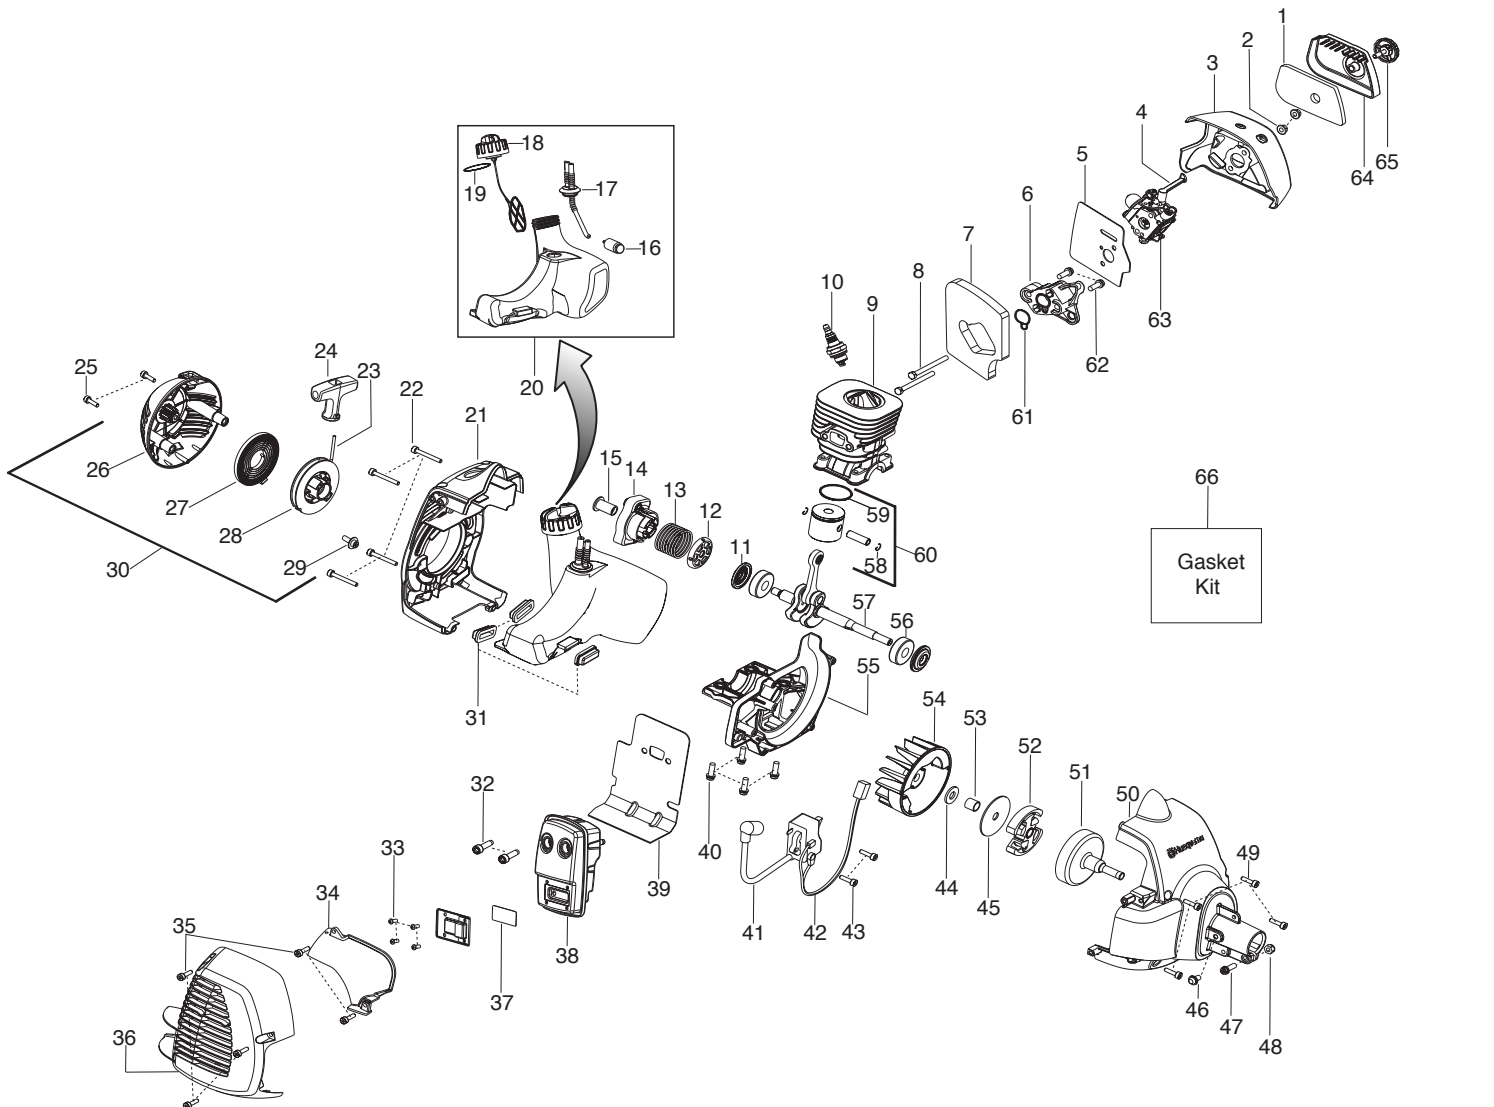

Parts List No. 545014335		Husqvarna ® PARTS LIST	MODEL 125R
Date 2/01/08	Replaces 545014335 - 9/28/07		NOTE : Illustration may differ from actual model due to design changes.

Ref.	Part No.	Description	Ref.	Part No.	Description	Ref.	Part No.	Description
1.	530150253	Filter	25.	530016426	Screw	48.	530015768	Locknut
2.	530016101	Nut-Carb. Screw	26.	545029603	Starter Hsg. w/eyelet	49.	530016456	Screw
3.	545084601	Air Box	27.	545029801	Kit-Starter Spring	50.	545017501	Assy-Fan Housing
4.	530057844	Lever - Choke	28.	545029701	Kit-Starter Pulley	51.	★★★★★	Assy-Clutch Drum
5.	545050402	Kit-Carb. Gasket (Incl 7,61)	29.	530016468	Screw	52.	545050405	Kit-Clutch Assy.
6.	530035596	Adaptor-Carb.	30.	545106301	Assy-Starter Hsg.(Incl. 23,24,26,27,28,29)	53.	530057852	Spacer
7.	545030101	Kit-Gasket (foam)	31.	530059780	Isolator-Tank	54.	530039242	Flywheel
8.	530016400	Bolt	32.	530058982	Bolt-Muffler	55.	545054601	Crankcase
9.	545001001	Cylinder	33.	530015496	Screw	56.	545013401	Bearing
10.	952030201	Plug-Spark (RCJ-8Y)	34.	530150440	Shield-Heat	57.	545030001	Kit-Crankshaft
11.	545050403	Kit-Crankshaft seal	35.	530016449	Screw	58.	530015162	Retainer-Piston Pin
12.	530016475	Washer-Starter	36.	545104901	Guard-Muffler	59.	530019283	Ring-Piston
13. ✓	545160301	Spring-Starter Cup	37.	545030501	Kit-Spark Arrestor (Incl. 33)	60.	545030301	Kit-Piston (Incl. 58,59)
14.	545102302	Assy-Starter Cup	38.	545057501	Assy-Muffler	61.	545030101	Kit-Gasket (adaptor seal)
15.	530059800	Coupling-Starter	39.	530057848	Gasket-Paper Metal	62.	530015897	Screw
16.	530095646	Assy-Fuel Filter	40.	530015897	Screw	63. ✓	★★★★★	Kit-Carb. (Incl. 4,5)
17. ✓	545081897	Kit-Fuel Line	41.	545046701	Module	64.	530057846	Cover-Air Box
18.	530150350	Assy-Cap w/ret.(Incl. 19)	42.	530039227	Assy-Leadwire	65.	530059796	Assy-Knob
19.	530019293	O-ring - Fuel Cap	43.	530016456	Screw	66.	545030101	Kit-Gasket (Incl. 5,7,11,19,39,61)
20. ✓	545105105	Assy-Fuel Tank (Incl. 16,17,18,19)	44. ✓	530016463	Washer			
21.	530057851	Shroud-Rear	45.	530094189	Washer-Clutch			
22.	530016448	Screw	46.	530016469	Screw			
23.	545029901	Kit-Rope	47.	530016470	Screw			
24.	530150318	Handle-Starter						